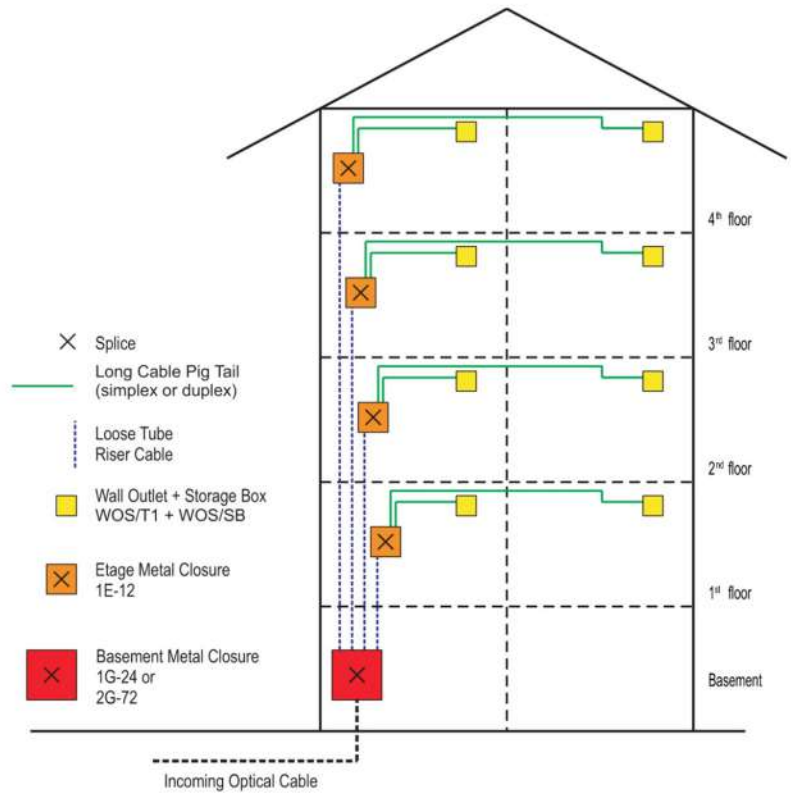

FTTH MDU Variants

Variant 1:
Basement Metal Closure
Wall Outlets
Long Cable Pigtails

Variant 2:
Basement Metal Closure
Wall Outlets
Fiber Pigtails
Drop Cable

FTTH MDU Variants

Variant 3:
Basement Metal Closure
Floor Metal Closure
Wall Outlets
Long Cable Pigtails

Variant 4:
Basement Metal Closure
Floor Metal Closure
Wall Outlets
Fiber Pigtails
Drop Cable

FTTH MDU Variants

Variant 5:

- Wall Mount Optical Patch Panel (Flexible connection)
- Wall Outlets
- Fiber Pigtails
- Drop Cable (Installation Cable)
- Jumper Cables