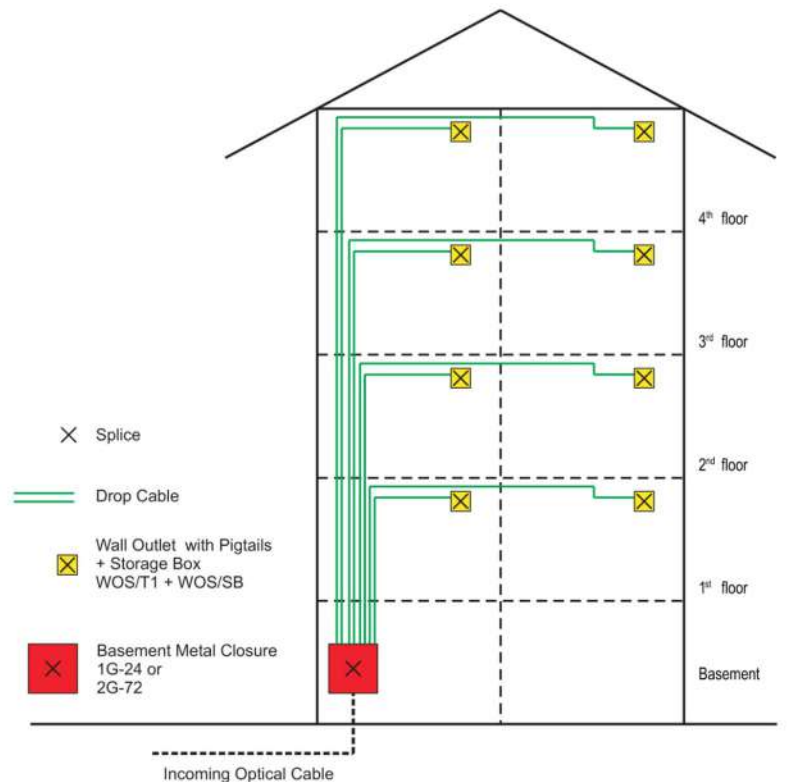

FTTH MDU Variants

Variant 1:
Basement Metal Closure
Wall Outlets
Long Cable Pigtails

Variant 2:
Basement Metal Closure
Wall Outlets
Fiber Pigtails
Drop Cable

FTTH MDU Variants

Variant 3:
Basement Metal Closure
Floor Metal Closure
Wall Outlets
Long Cable Pigtails

Variant 4:
Basement Metal Closure
Floor Metal Closure
Wall Outlets
Fiber Pigtails
Drop Cable

FTTH MDU Variants

Variant 5:

- Wall Mount Optical Patch Panel (Flexible connection)
- Wall Outlets
- Fiber Pigtails
- Drop Cable (Installation Cable)
- Jumper Cables