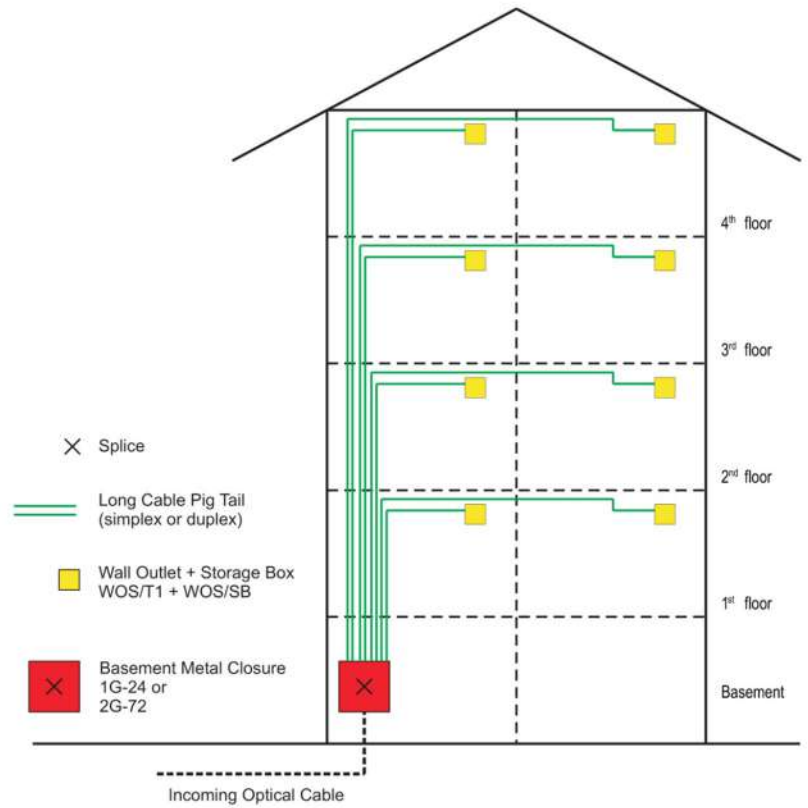

FTTH MDU Variants

Variant 1:
Basement Metal Closure
Wall Outlets
Long Cable Pigtails

Variant 2:
Basement Metal Closure
Wall Outlets
Fiber Pigtails
Drop Cable

FTTH MDU Variants

Variant 3:
Basement Metal Closure
Floor Metal Closure
Wall Outlets
Long Cable Pigtails

Variant 4:
Basement Metal Closure
Floor Metal Closure
Wall Outlets
Fiber Pigtails
Drop Cable

FTTH MDU Variants

Variant 5:

- Wall Mount Optical Patch Panel (Flexible connection)
- Wall Outlets
- Fiber Pigtails
- Drop Cable (Installation Cable)
- Jumper Cables