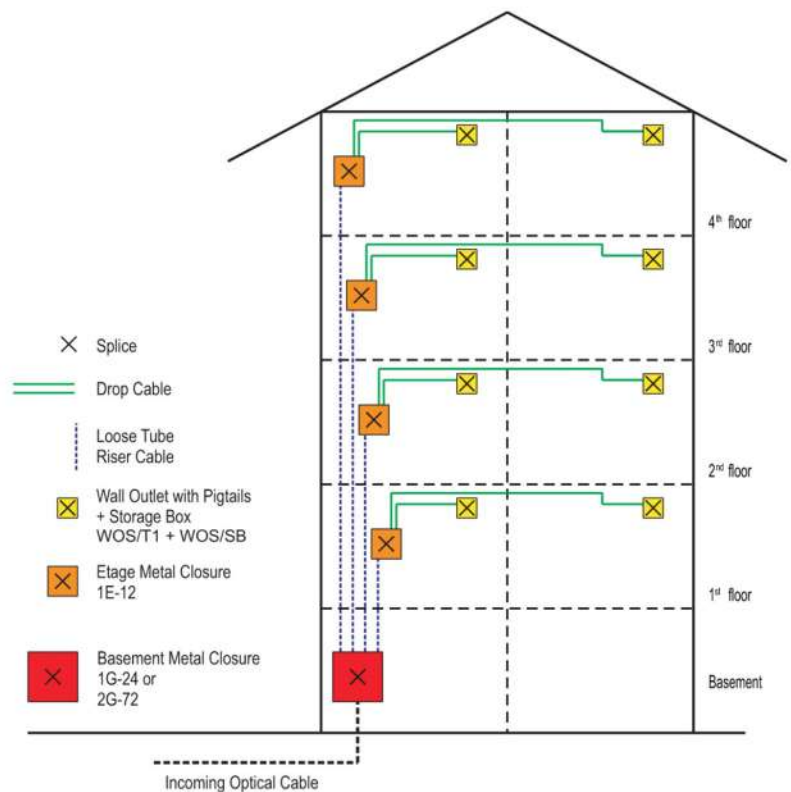

FTTH MDU Variants

Variant 1:
Basement Metal Closure
Wall Outlets
Long Cable Pigtails

Variant 2:
Basement Metal Closure
Wall Outlets
Fiber Pigtails
Drop Cable

FTTH MDU Variants

Variant 3:
Basement Metal Closure
Floor Metal Closure
Wall Outlets
Long Cable Pigtails

Variant 4:
Basement Metal Closure
Floor Metal Closure
Wall Outlets
Fiber Pigtails
Drop Cable

FTTH MDU Variants

Variant 5:

- Wall Mount Optical Patch Panel (Flexible connection)
- Wall Outlets
- Fiber Pigtails
- Drop Cable (Installation Cable)
- Jumper Cables